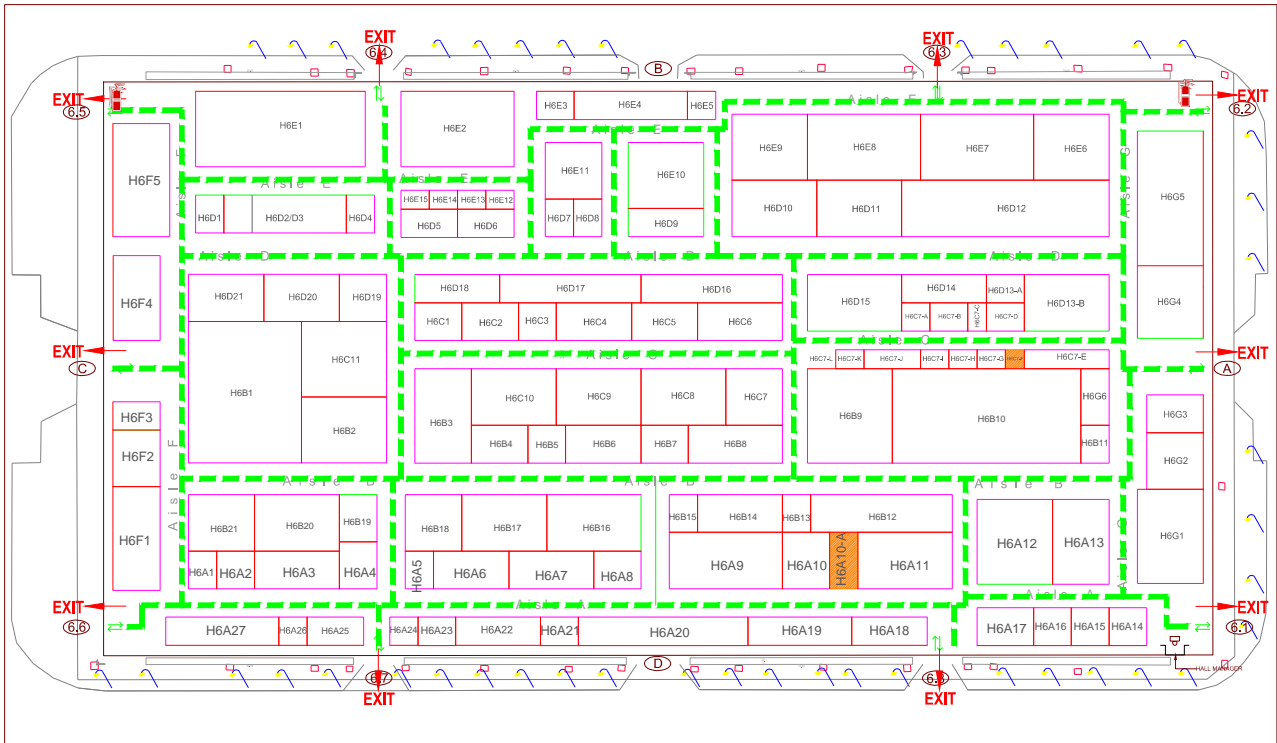

HALL- 06

EMERGENCY EVACUATION PLAN

KEYPLAN

EXIT	EXIT
EVACUATION ROUTE	
FIRE EXTINGUISHER	
ASSEMBLY POINTS	

IN CASE OF EMERGENCY:

1. EVACUATE TO EMERGENCY EXITS IMMEDIATELY.
2. CALL 100/ 101/ 108 .
3. MEET AT THE ASSEMBLY POINT NEARBY.