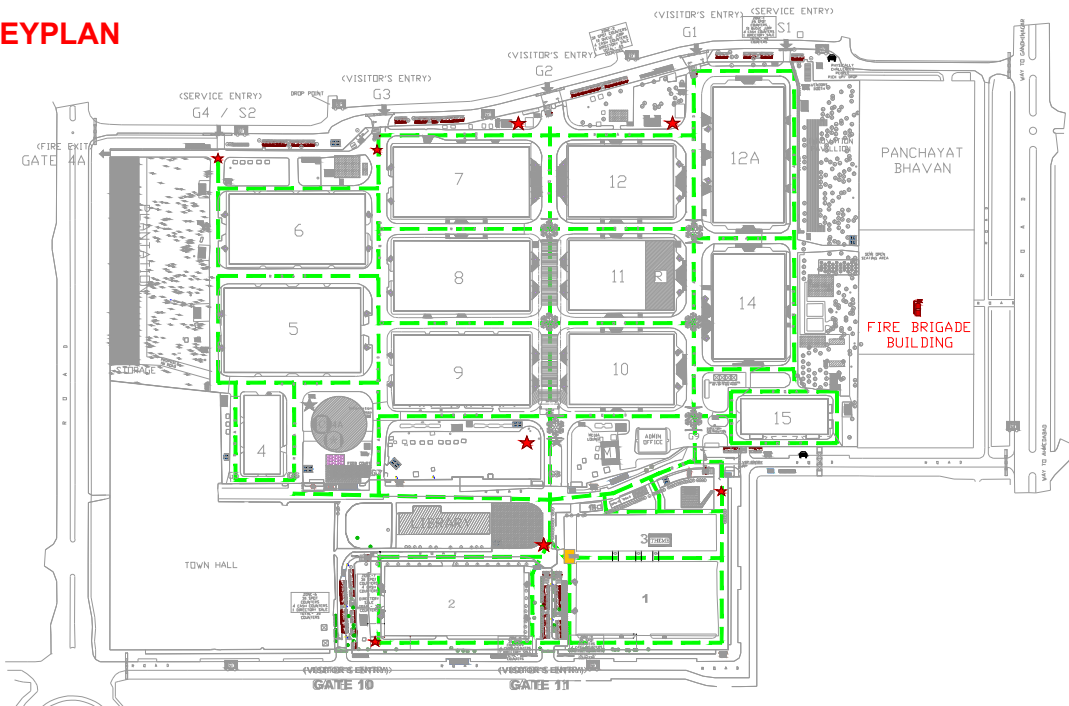

HALL- 06

EMERGENCY EVACUATION PLAN

KEYPLAN

EXIT	EXIT
EVACUATION ROUTE	
FIRE EXTINGUISHER	
ASSEMBLY POINTS	

IN CASE OF EMERGENCY:

1. EVACUATE TO EMERGENCY EXITS IMMEDIATELY.
2. CALL 100/ 101/ 108 .
3. MEET AT THE ASSEMBLY POINT NEARBY.